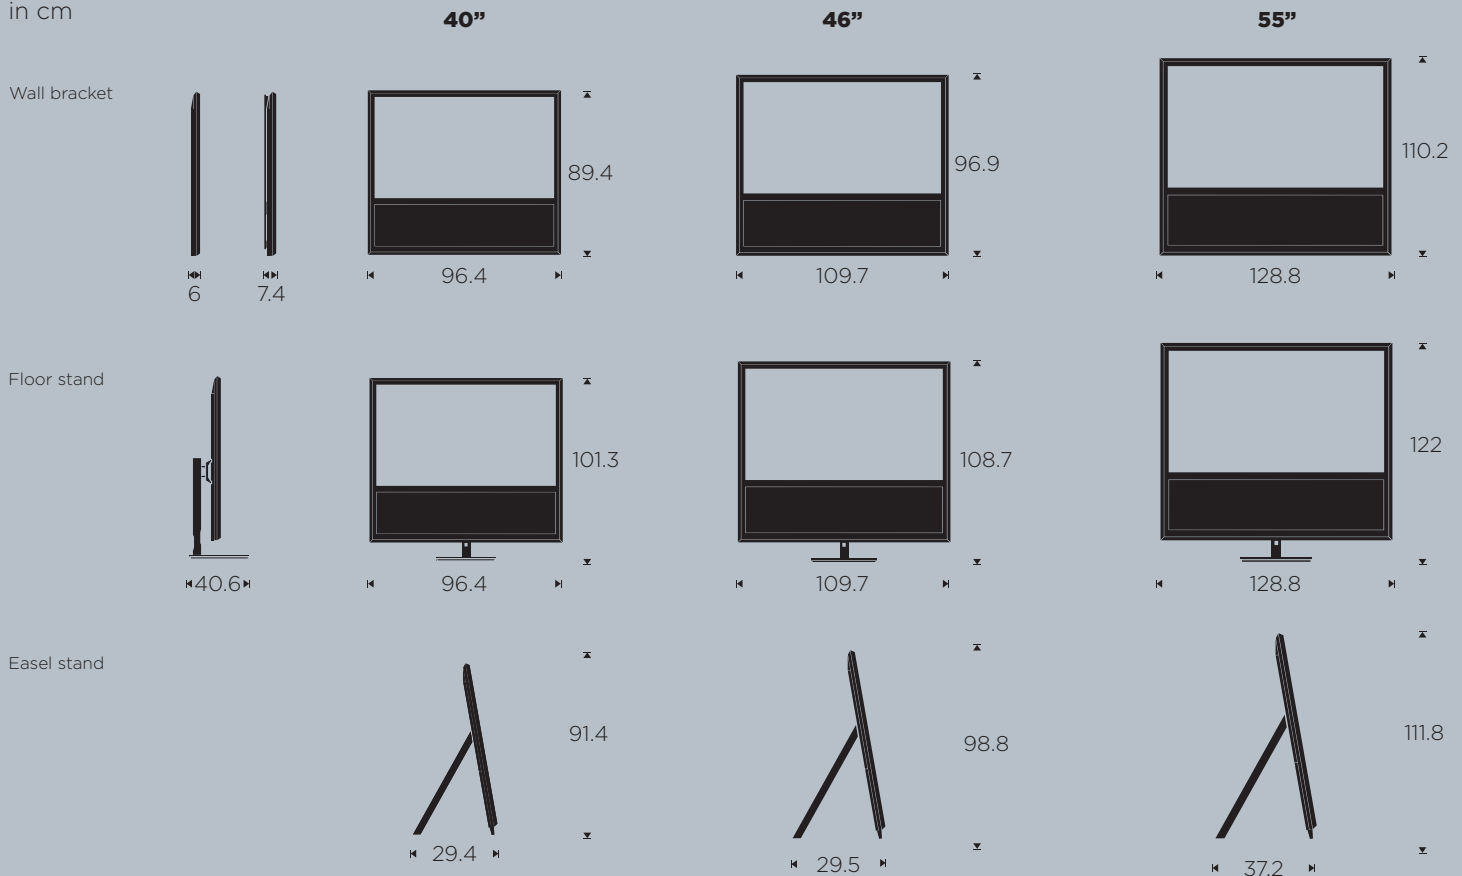

MEASUREMENTS

in cm

BeoVision 11

bang-olufsen.com/beovision11

SPECIFICATIONS

Designer

David Lewis Designers.

Weight

40": 41 kg
46": 48 kg
55": 63 kg

Placement options

Manual wall bracket, motorised wall bracket, motorised floor stand, easel stand

Display

Full High Definition
200/240 Hz
Edge-type LED backlight with 1.5D dimming and 3D