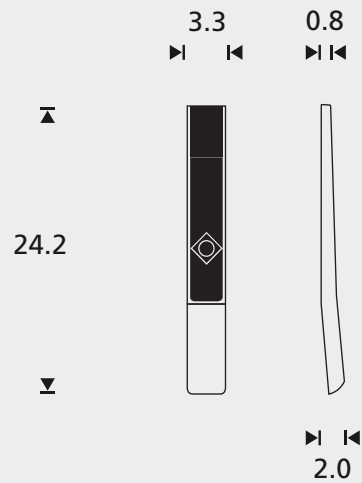

BeoRemote One is crafted from a single, extruded piece of aluminium and feels surprisingly slim.

BANG & OLUFSEN

MEASUREMENTS

in cm

bang-olufsen.com/beoremote-one

SPECIFICATIONS/FEATURES

Designer	Dimensions/weight	
Torsten Valeur David Lewis Designers	33mm x 243mm x 16mm/144g	
Display resolution/colour	Control	Batteries
OLED, monochrome, 1.3" aspect ratio 1:1 128x128 pixels.	2way control status via Bluetooth 4.0 BLE standard (frequencies 2.4-2.5Ghz) 1 way control of legacy Bang & Olufsen products via IR (frequencies 455 kHz)	2 x AAA batteries
Language		
14 languages		

Colours

Aluminium housing available in high gloss or silky matt