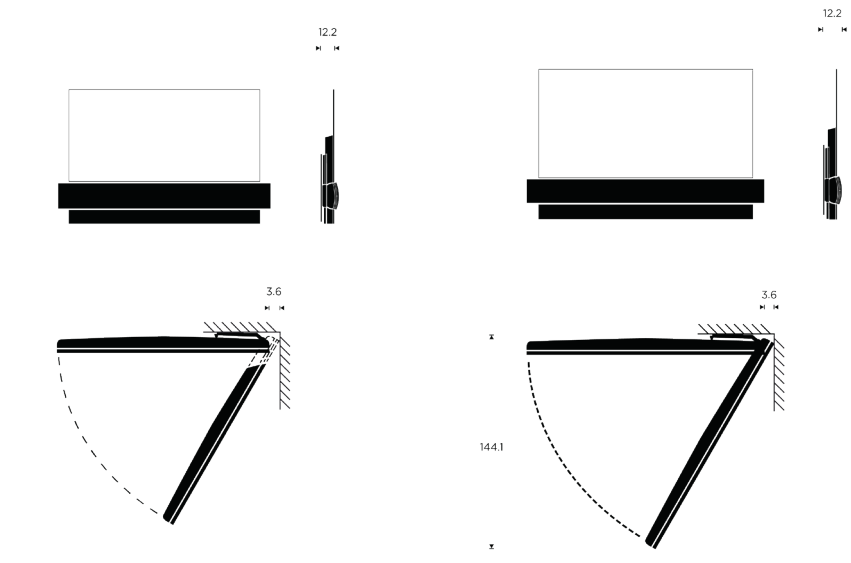

BASIC DIMENSIONS:

55"

65"

DIMENSIONS AND PLACEMENTS:

Wall bracket:

Floor stand:

Motorised floor stand: