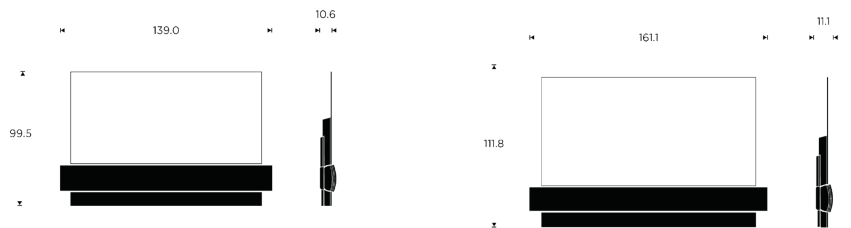

- |           |   |            |
|-----------|---|------------|
| Aluminium |  | Natural    |
|           |  | Brass Tone |
|           |  | Black      |

11.2018Y04

\*Market/variant dependent

SPECIFICATIONS

BASIC DIMENSIONS:

55"

65"

DIMENSIONS AND PLACEMENTS:

Wall bracket:

Floor stand:

Motorised floor stand: