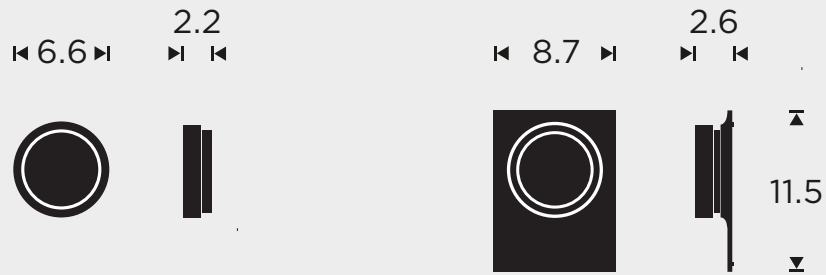

## MUSIC WAS NEVER MEANT TO BE COMPLICATED

The Essence Remote is a one-touch controller that you can place on your wall or anywhere you need it. With just five simple control elements it is designed to give you quick and easy access to your favourite music sources and radio stations, keeping things as simple and intuitive as switching on the lights.

## MEASUREMENTS

in cm

[bang-olufsen.com/essence-remote](http://bang-olufsen.com/essence-remote)

Wall mounted

Table Stand

## SPECIFICATIONS

Designer	Placement options	Dimensions
Frackepohl Poulheim	Wall mounted or table stand	Ø 6.6 mm x height 2.2 mm Incl. stand: 8.7 mm x 11.5 mm x 2.6 mm
Connection	Batteries	Range
Bluetooth Low Energy (BTLE) IR (for legacy Bang & Olufsen products)	2 x AAA batteries	The Essence Remote and the product it is paired to will generally be fully operational when located in a square room of up to 9x9 meters
Material	Remote: Glass-blasted natural aluminium Table stand: Glass-blasted topaz grey aluminium	