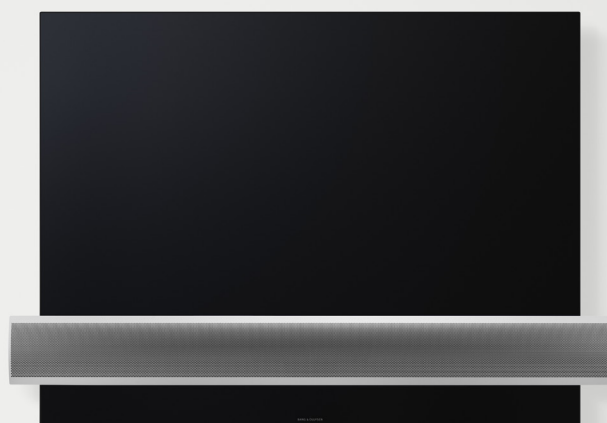

# BEOVISION ECLIPSE

PITCH BLACK. PITCH PERFECT.

## REDEFINING THE TV EXPERIENCE

BeoVision Eclipse combines the beauty of OLED 4K images with the world's best TV sound system. It represents sound and picture in perfect alignment. Add to this the stunning looks - every little detail is carefully attended to. High-quality materials provide the aesthetic freedom to place the TV anywhere you want, even freestanding in a room.