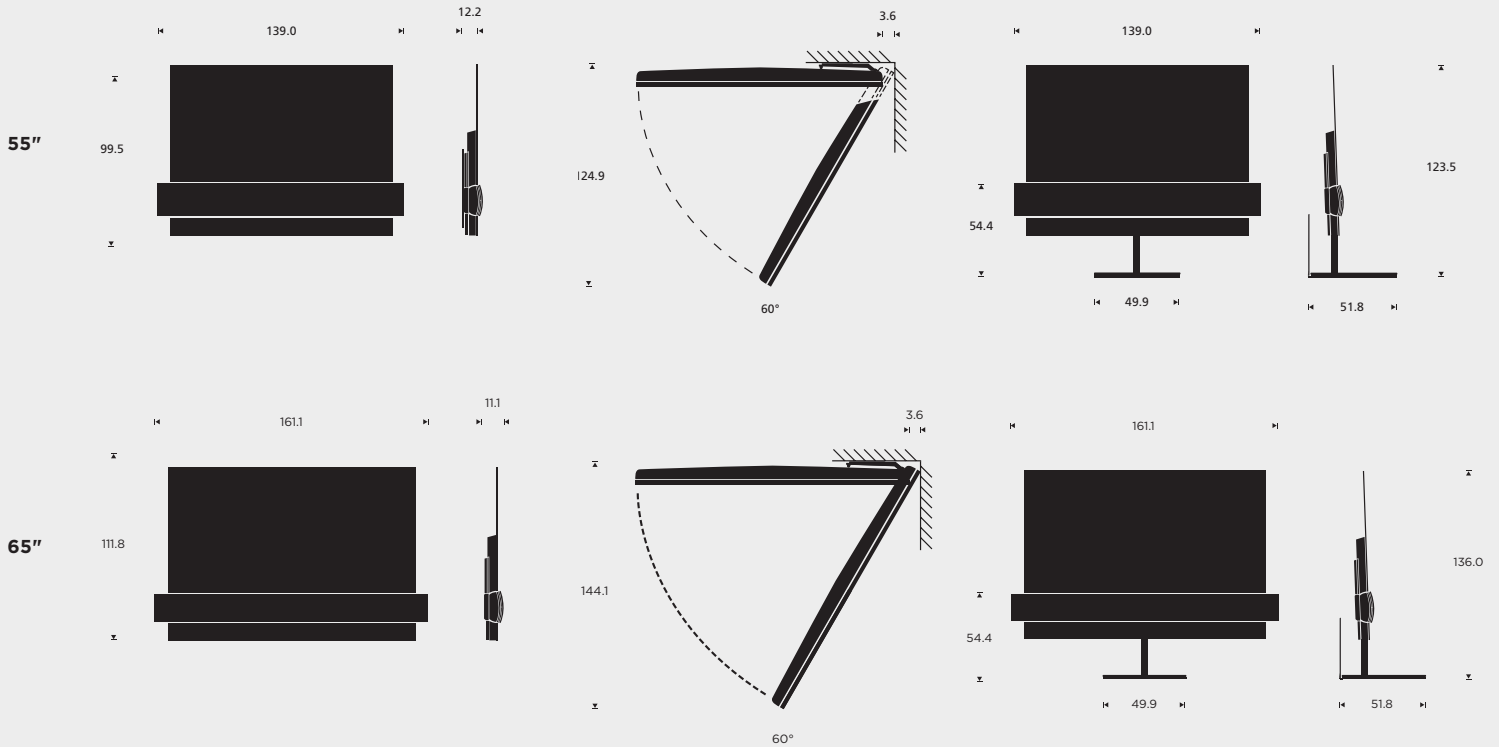

# MEASUREMENTS

in cm

Wall bracket

Floor stand